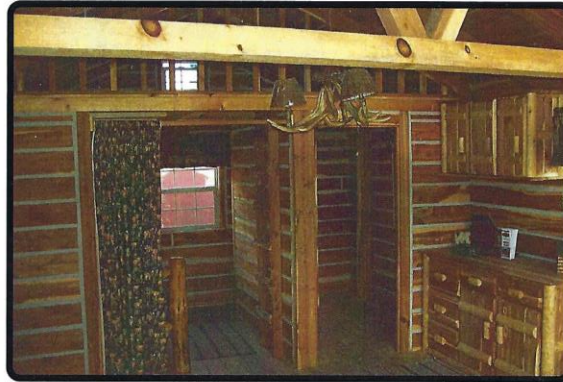

What a Taller Cabin Looks Like

Taller 2 Story Log Cabin

4 Rows Taller with 10-12 Roof. Add \$175⁰⁰ per running ft. to cabin price. These cabins come with a Hinged Roof & Gables! Ask for more details.

Some of our many options.

By Eash Sales

1205N SR5
SHIPSHEWANA, IN 46565
PH: (260) 768-7511

October 2024

Front Porch

LOG CABIN

Hand Built - Solid Logs

Cabin Size Sq. Ft. With Insulation

4' Porch included in Cabin Size

8 X 12.....	64.....	\$4,795 ⁰⁰
8 X 14.....	80.....	\$5,495 ⁰⁰
8 X 16.....	96.....	\$6,095 ⁰⁰

6' Porch included in Cabin Size

10 X 18.....	120.....	\$7,995 ⁰⁰
10 X 20.....	140.....	\$8,795 ⁰⁰
10 X 22.....	160.....	\$9,595 ⁰⁰
10 X 24.....	180.....	\$10,395 ⁰⁰
12 X 18.....	144.....	\$9,595 ⁰⁰
12 X 20.....	168.....	\$10,495 ⁰⁰
12 X 22.....	192.....	\$11,395 ⁰⁰
12 X 24.....	216.....	\$12,295 ⁰⁰
12 X 26.....	240.....	\$13,195 ⁰⁰
12 X 28.....	264.....	\$14,095 ⁰⁰
12 X 30.....	288.....	\$14,995 ⁰⁰
14 X 26.....	280.....	\$14,895 ⁰⁰
14 X 28.....	308.....	\$15,895 ⁰⁰
14 X 30.....	336.....	\$16,895 ⁰⁰
14 X 32.....	364.....	\$17,895 ⁰⁰
14 X 34.....	392.....	\$18,995 ⁰⁰
14 X 36.....	420.....	\$19,995 ⁰⁰
14 X 38.....	448.....	\$20,995 ⁰⁰
14 X 40.....	476.....	\$21,995 ⁰⁰
14 X 42.....	504.....	\$22,995 ⁰⁰

Standard Features

All Cabins have Porches, treated with wood protector, chinked inside and out (Permachink), & furnished with 1 Heavy Wood Door with seal. Metal Roof is standard. Treated Runners, 4 Runners are standard in 14' wide. Logs to Peak.